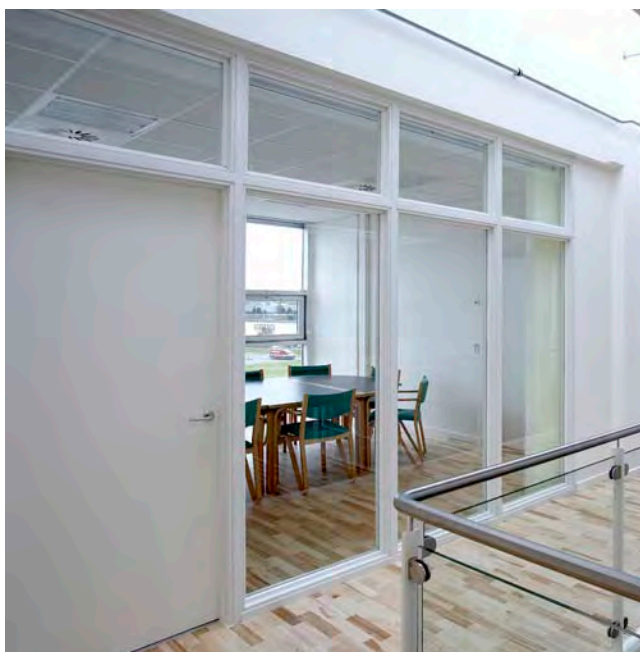

DEKO BK

Glazed Partition in Aluminium Frame

- High stability rating
- Ease of maintenance
- Reusable
- Individual modules
- Compatible with all types of wall
- No visible fixings
- Fire classified

DEKO BK is a specially developed aluminium framework which is compatible with DEKO system partitions, glazed partitions, and other types of concrete wall, brick wall, and drywall.

Fire rated glass is installed with special glass beads without the need for visible screws.

DEKO BK can be constructed to form continuous glazed partitions or can be installed as individual glazed modules. The modules are either single or double glazed.