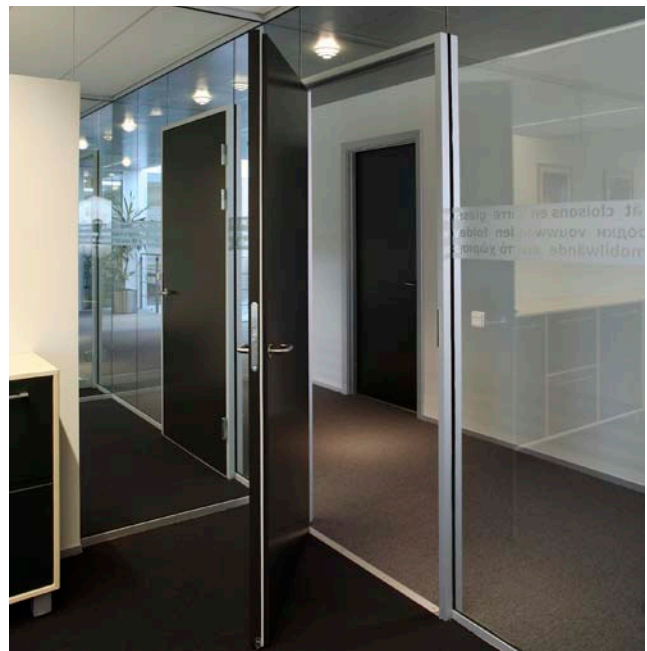

# DEKO Doors

A Unique and Extensive Range of Doors in Aluminium Frame

- Easy to incorporate with all types of partition
- High stability
- Strong surface
- Ease of maintenance
- Reusable
- Wide selection of colours
- Solid doors, glazed doors, or fully glazed doors
- Single or double leaf doors
- Standard sizes or fitted to individual requirements
- Sound proof doors
- Fire classified according to DS 1052.2
- Awarded the Danish Indoor Climate Label
- Variable frame widths from 92 to 230 mm

DEKO Doors with aluminium frames are made to fit our entire partitioning range.

DEKO Doors are based on a specially developed aluminium framework which can be incorporated into our own system partitions as well as conventional concrete walls, brick walls, and drywalls.

The framework is based on an aluminium frame profile, ensuring a stable and smooth finish without wrenches, knots, and cracks.

For further information and reference photos please visit [www.dekodoors.com](http://www.dekodoors.com).